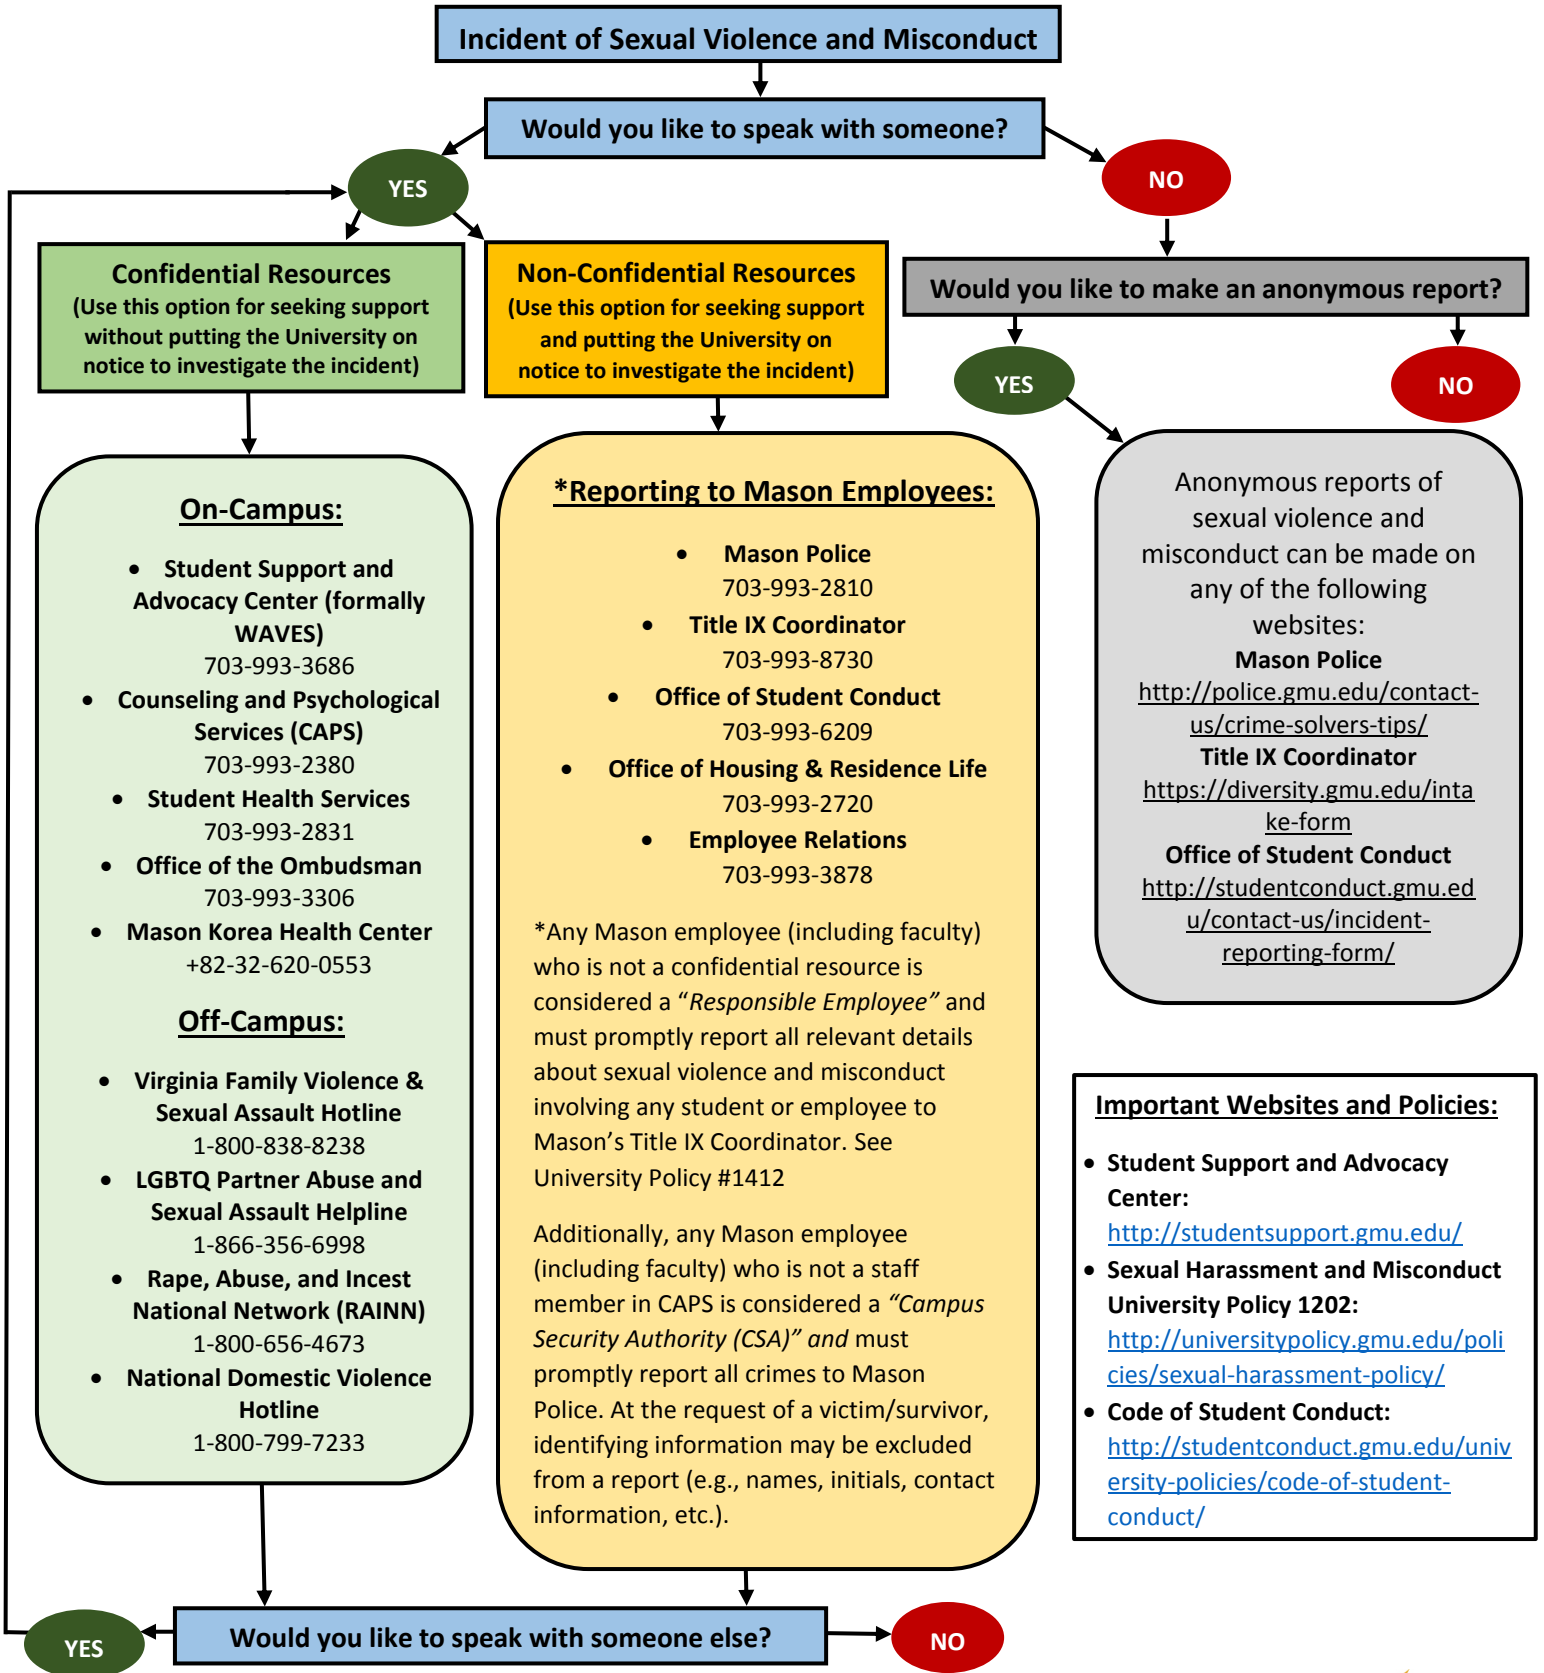

Sexual Violence and Misconduct: Support and Reporting Options

You can speak with anyone any time. Reporting is always an option. Choosing one route does not exclude other options. You should pursue whatever routes will be most helpful to recovery.

In an emergency, call 9-1-1 (for Mason Korea, call 1-1-9)